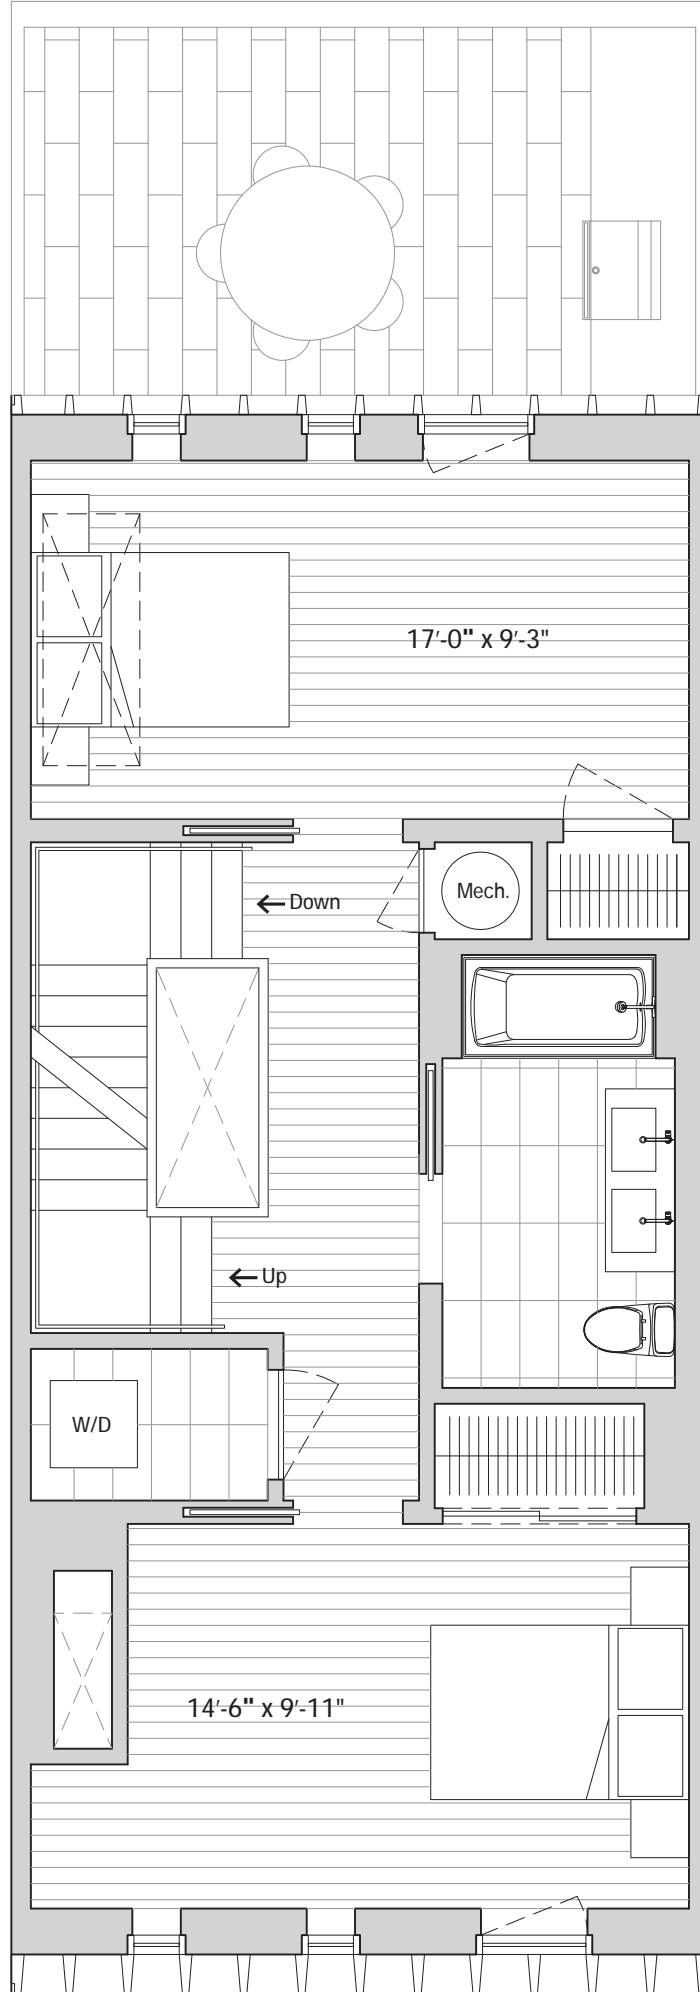

Dumbo Townhouses

Water & Pearl
169-173 Water Street
Fourth Floor

3049 SF
664 EXT SF
496 GARAGE SF