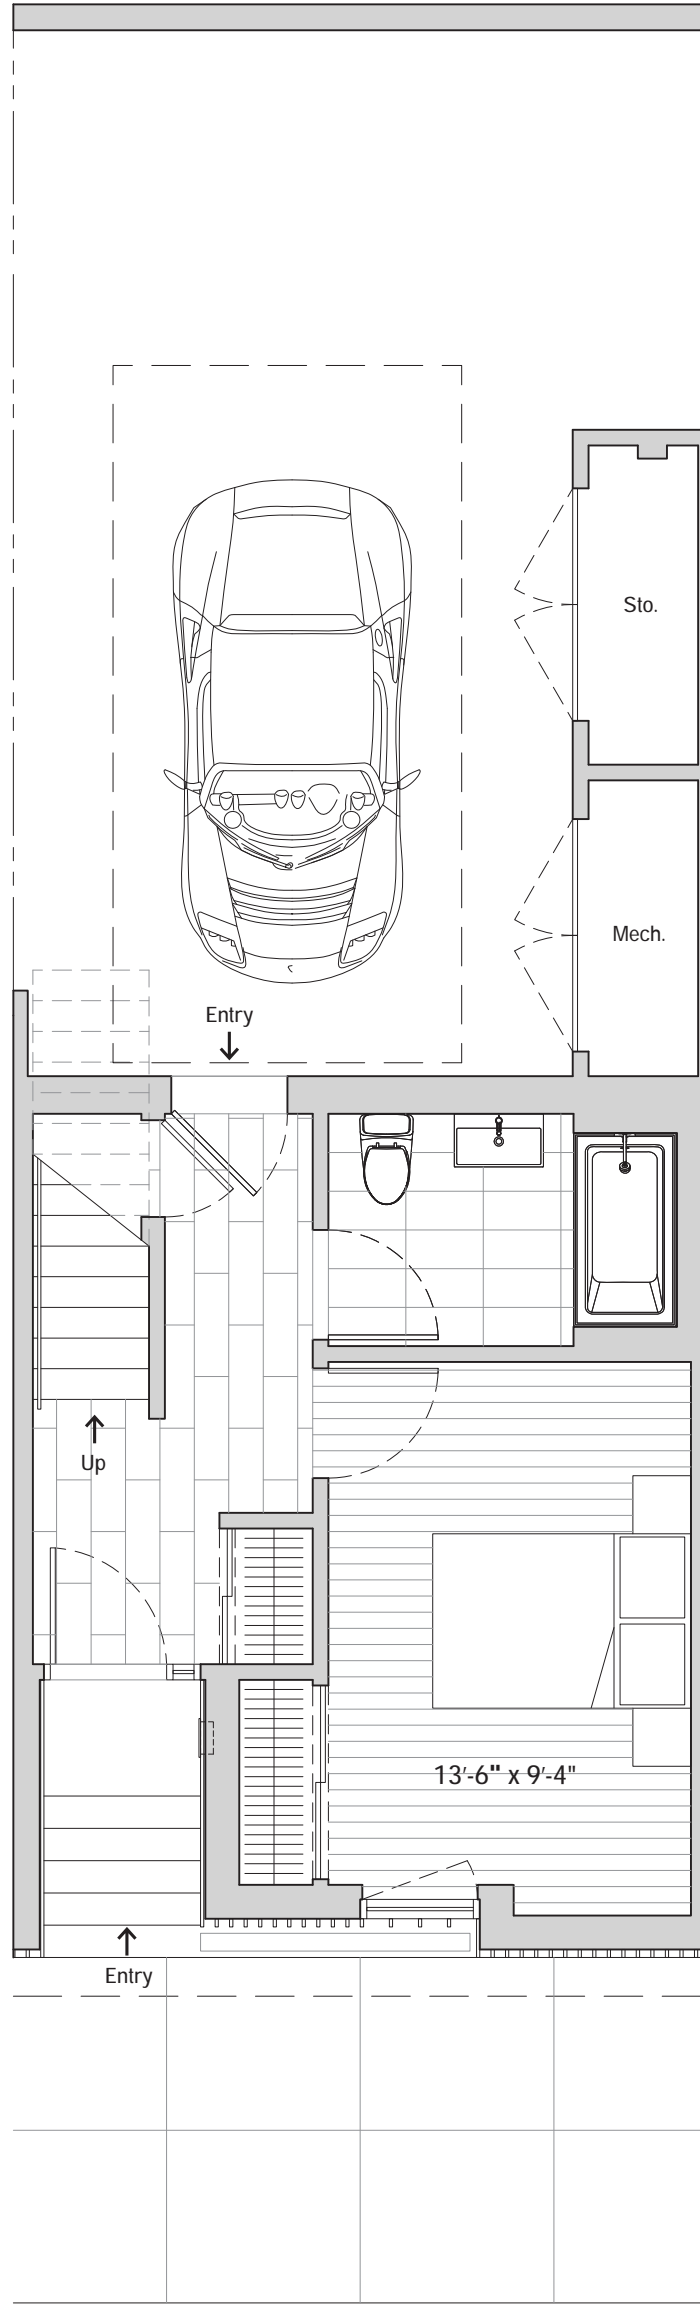

Dumbo Townhouses

Water & Pearl
169-173 Water Street
Ground Floor

3049 SF
664 EXT SF
496 GARAGE SF

Key Plan

Water Street