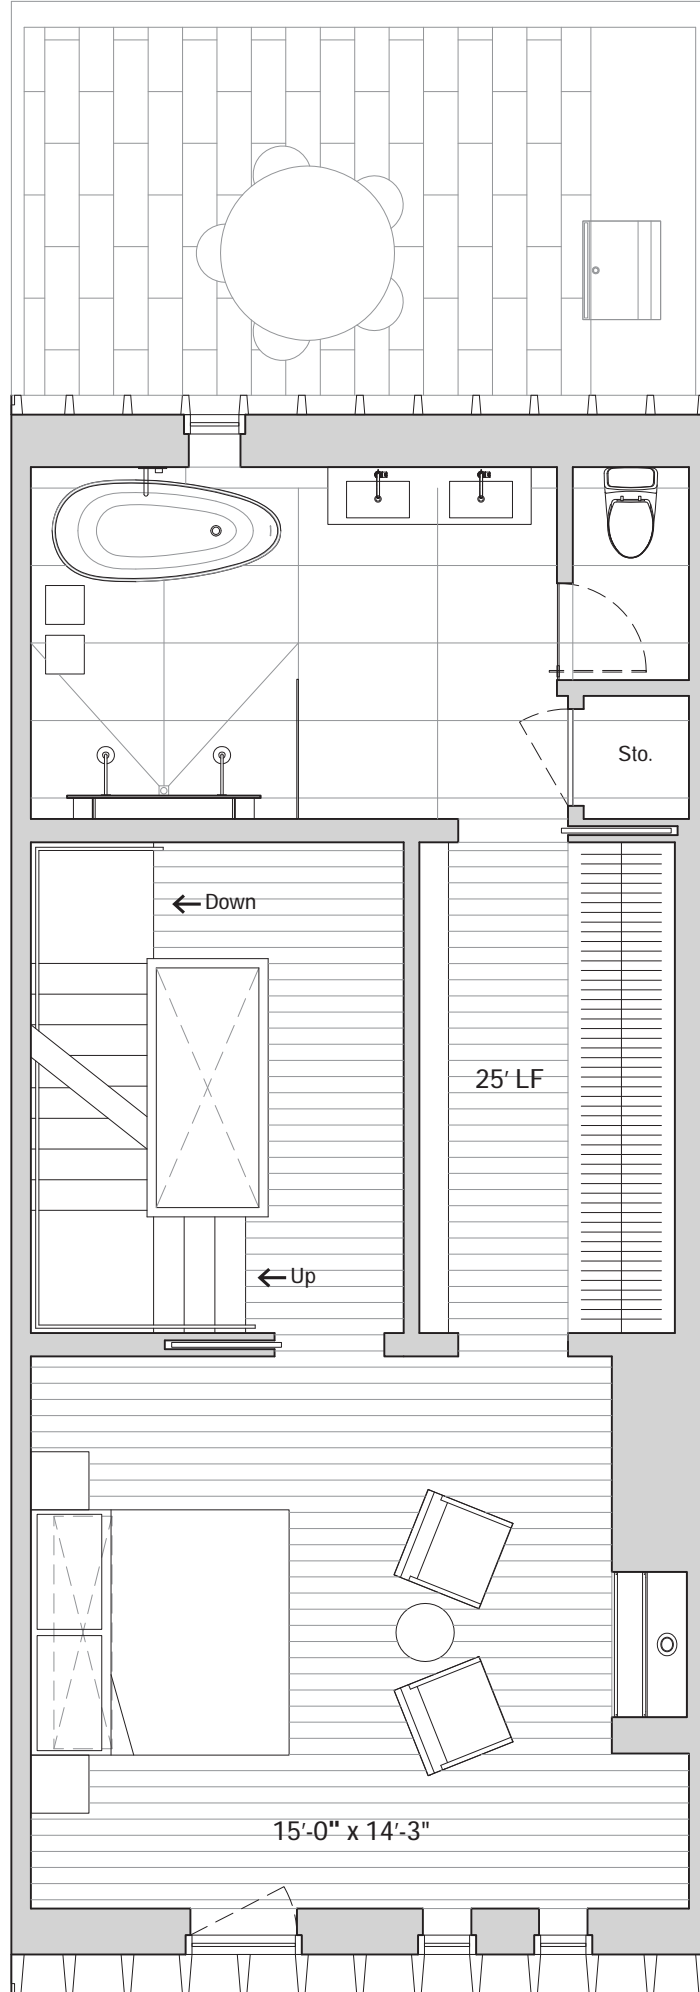

Dumbo Townhouses

Water & Pearl
169-173 Water Street
Third Floor

3049 SF
664 EXT SF
496 GARAGE SF