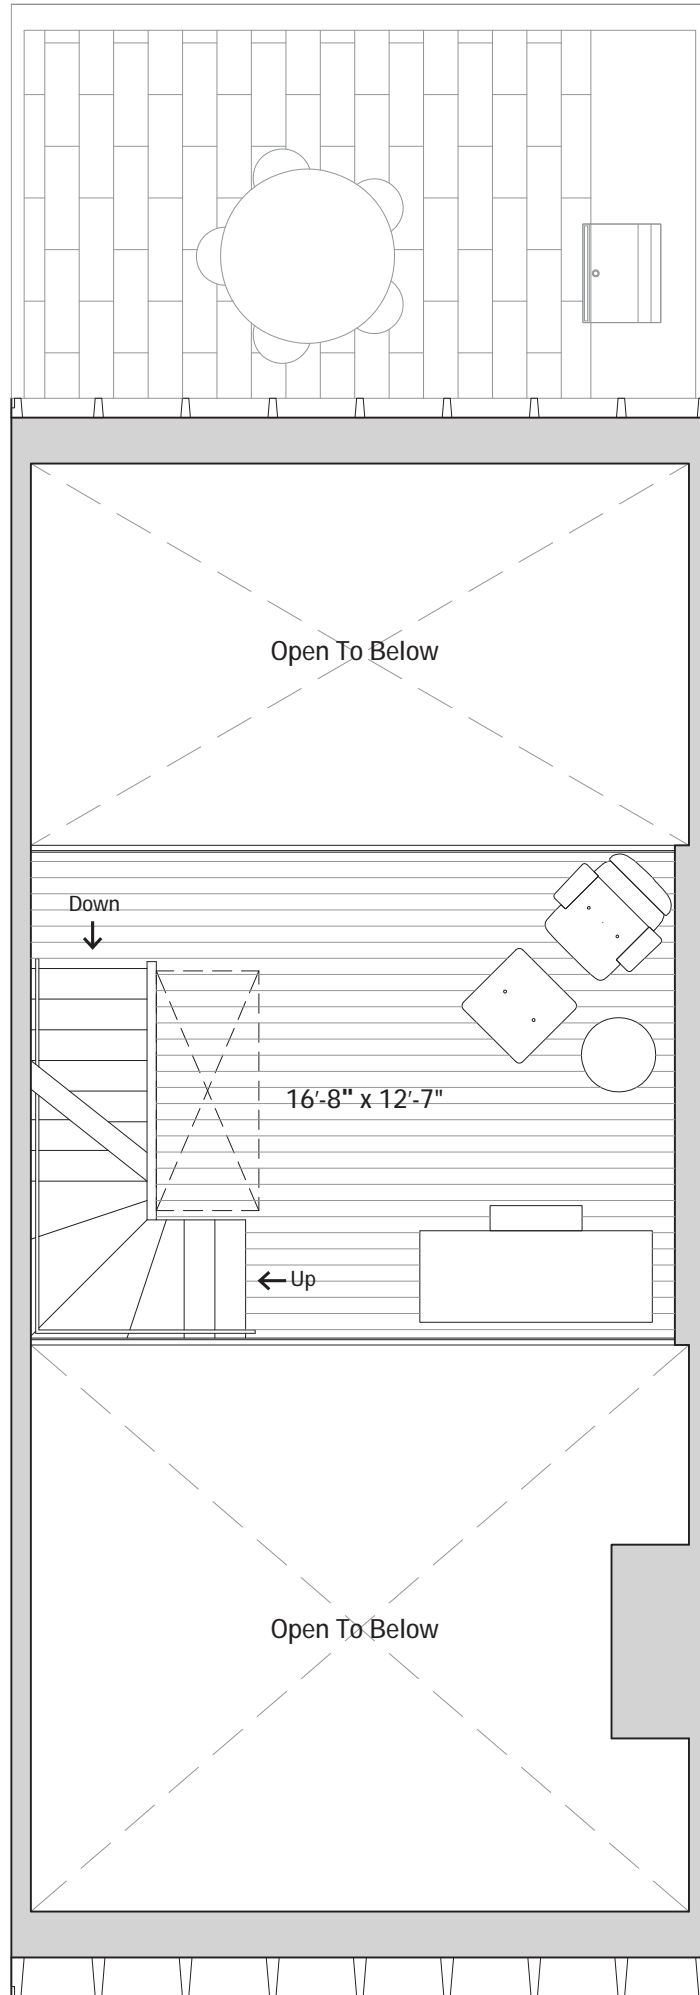

Dumbo Townhouses

Water & Pearl
169-173 Water Street
Mezzanine

3049 SF
664 EXT SF
496 GARAGE SF