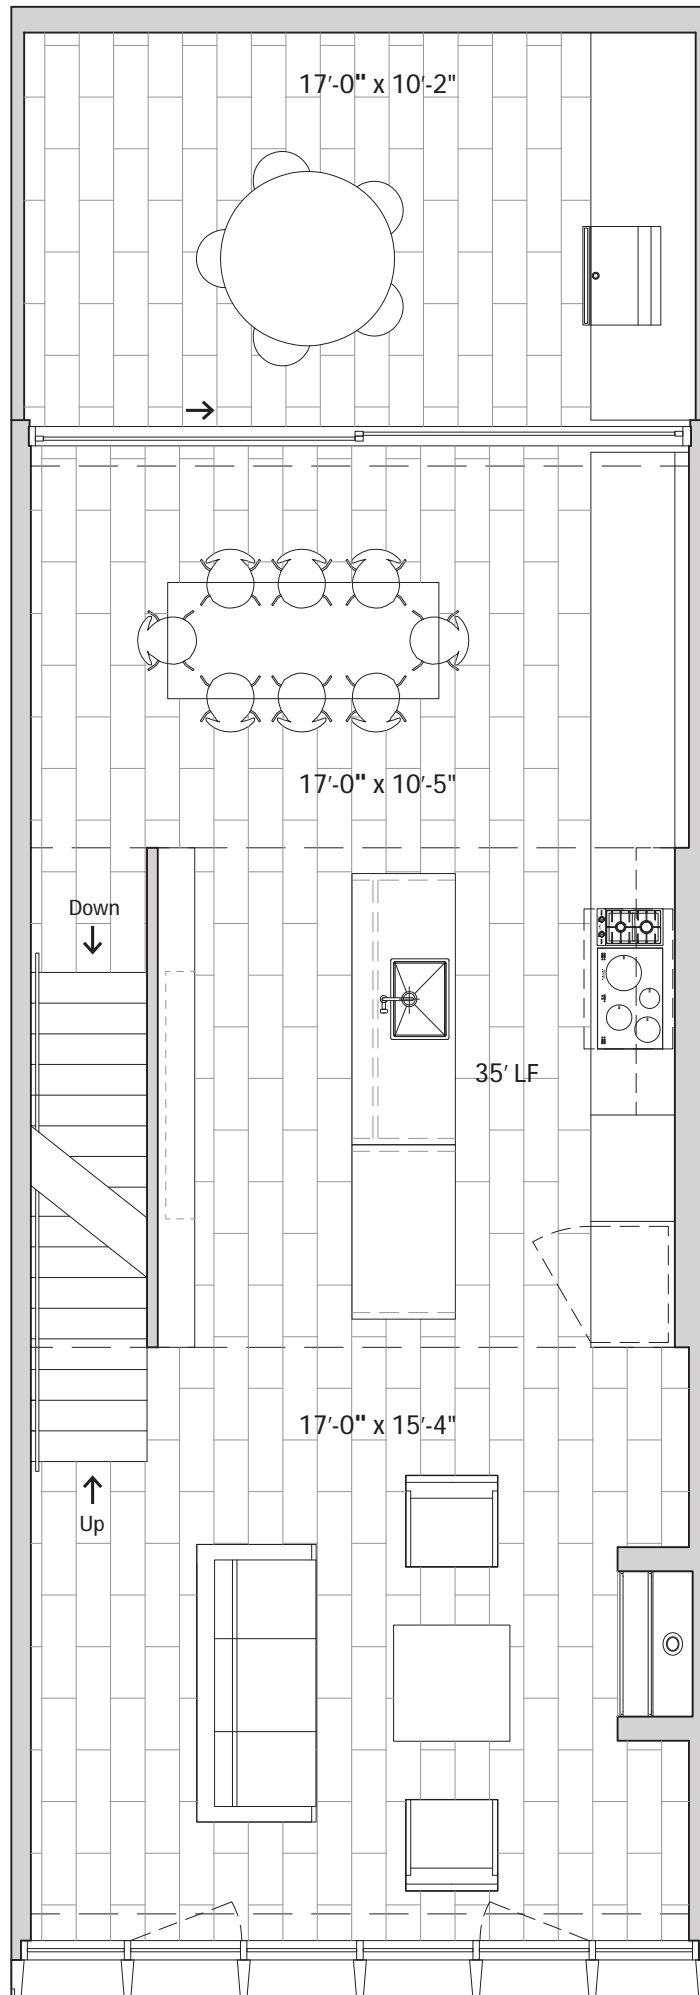

Dumbo Townhouses

Water & Pearl
169-173 Water Street
Parlor Floor

3049 SF
664 EXT SF
496 GARAGE SF

Key Plan